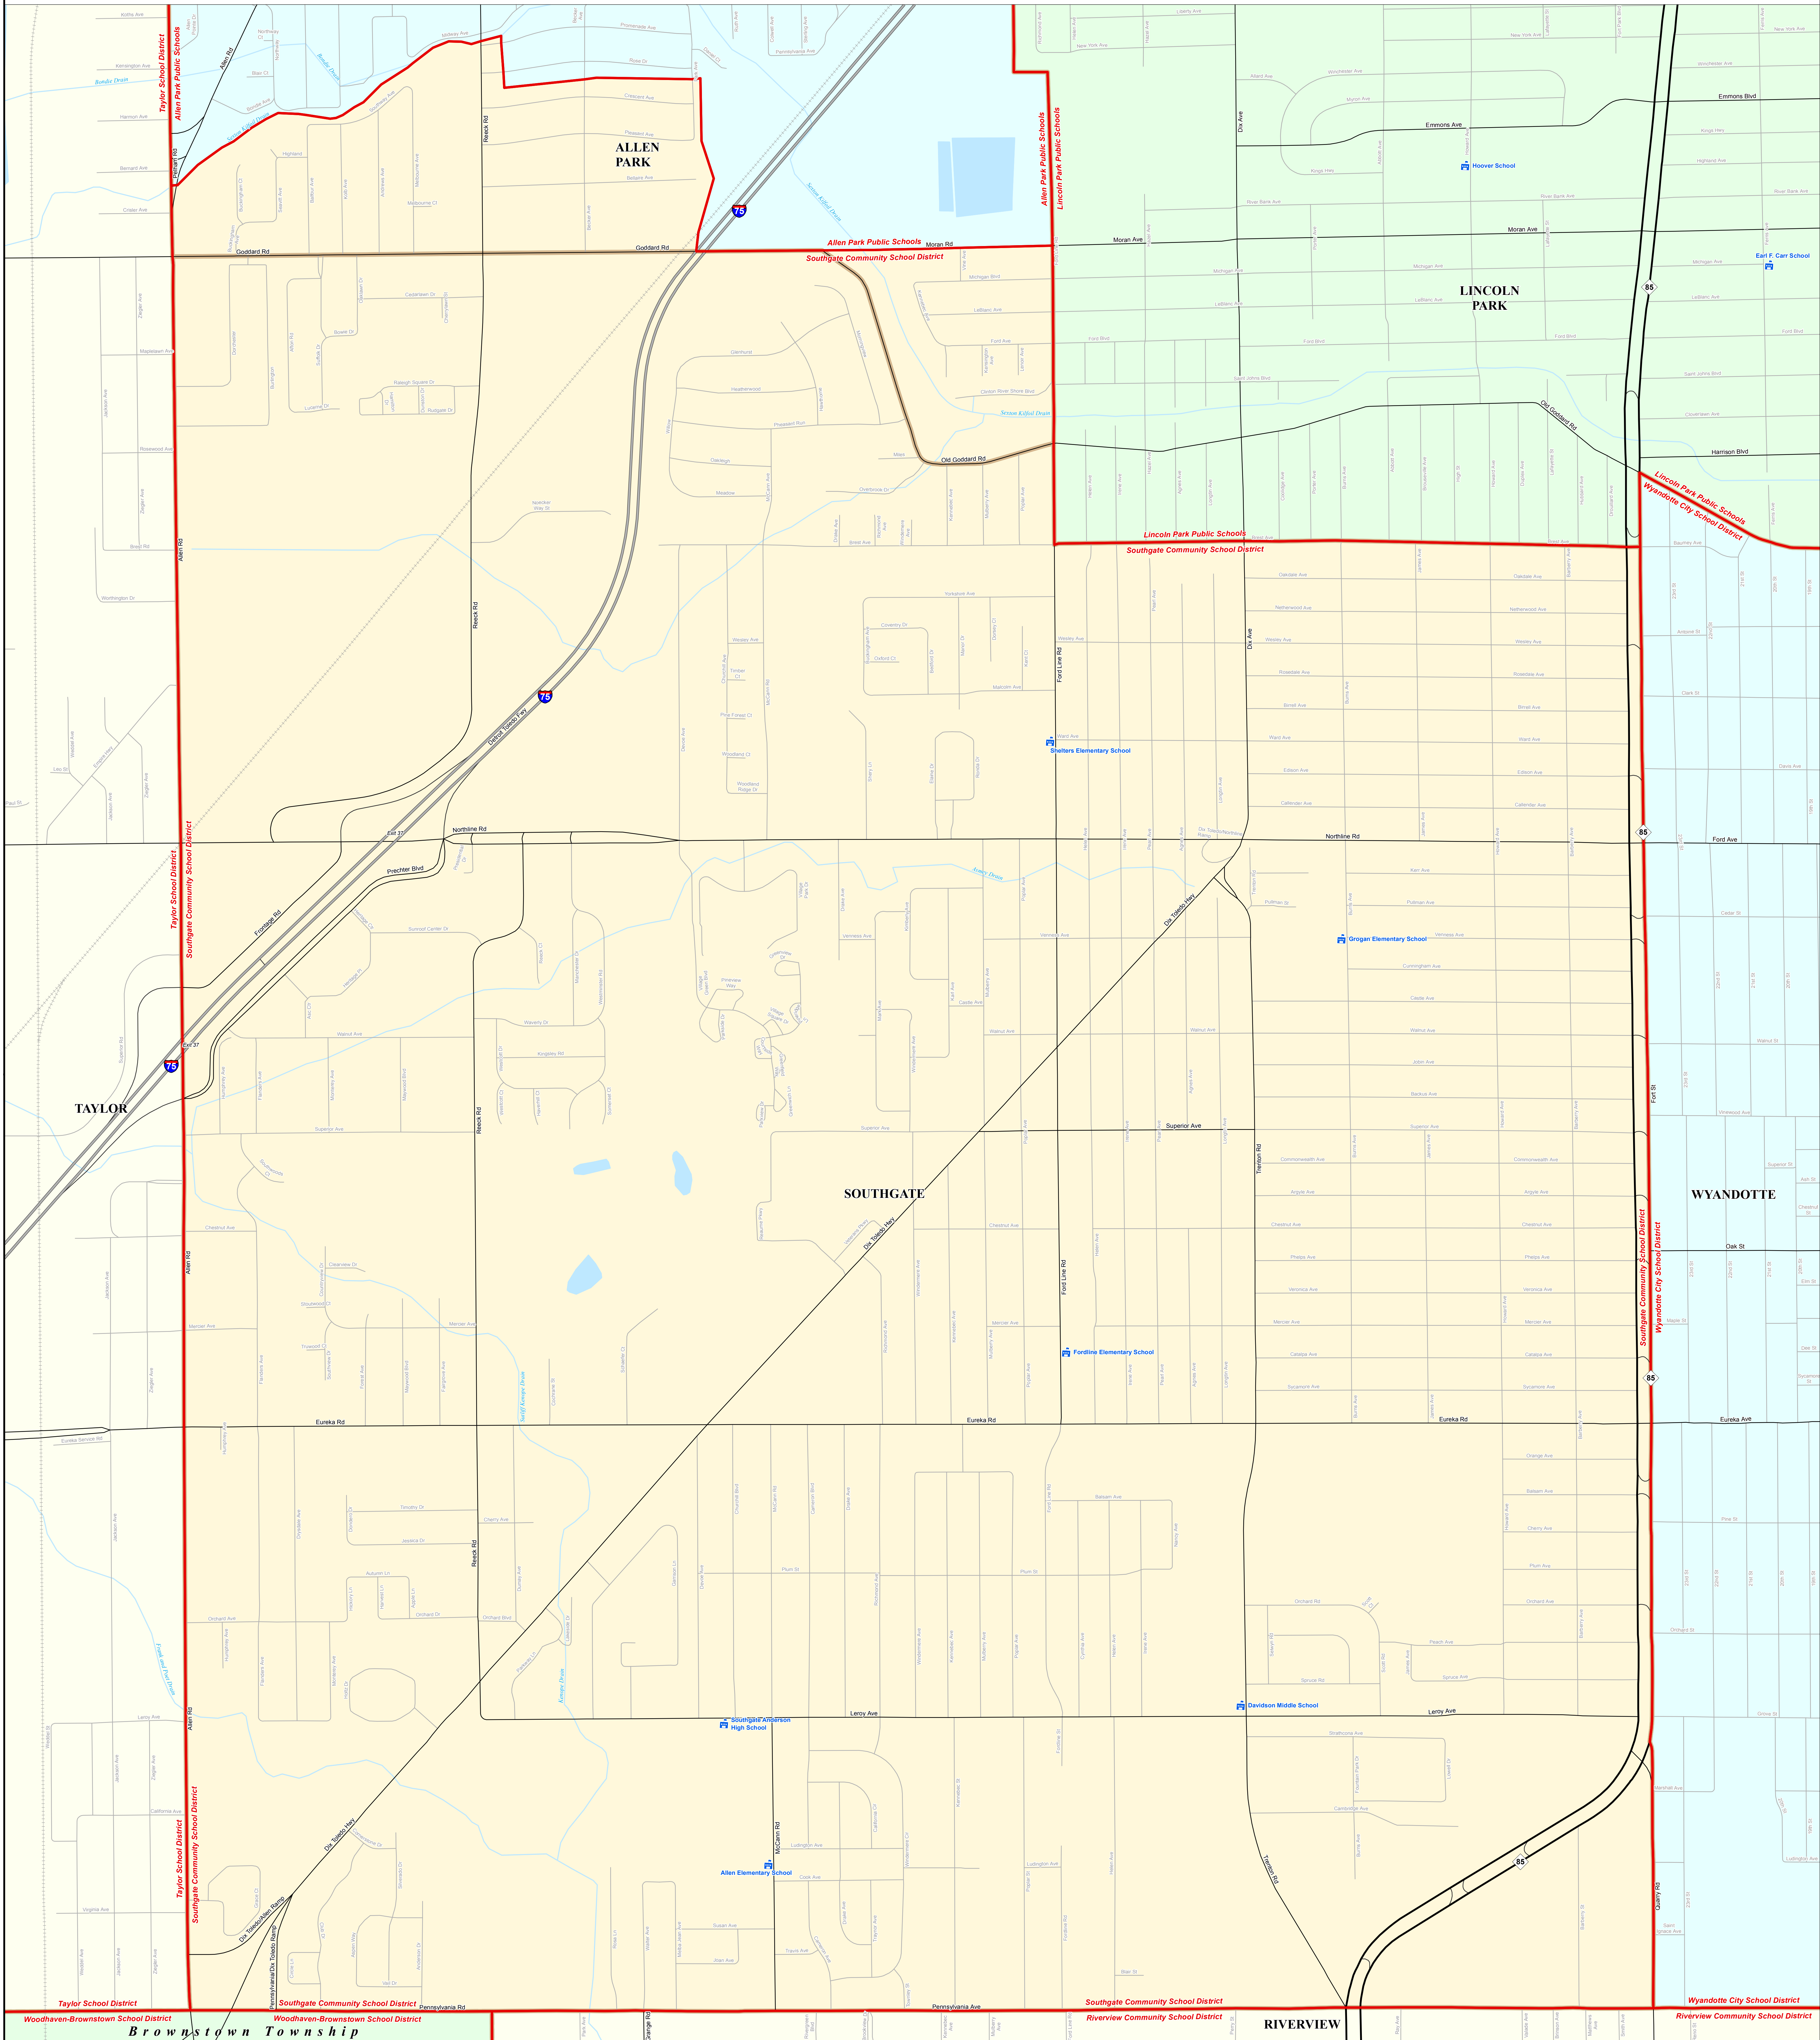

SOUTHGATE COMMUNITY SCHOOL DISTRICT

Wayne RESA

*Note: Non K-12 School Districts identified with Asterisk (*) in Name

11/14/13

Legend   - School District   - County   - City   - Township   - Village   - Census Designated Place   - School   - Water Feature   - River, Stream, or Drain   - Railroad   - Freeway   - Primary Road   - Local Road   - Unincorporated Place

Source: Michigan Geographic Framework, v13a